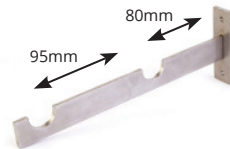

# BRACKETS & ACCESSORIES

Double Square Tubular  
SSSB415

Single Square Tubular  
SSSB416

Single Cubic Tubular  
SSSB417

Return Bracket  
SSSB418

Single Square Tubular (APS)  
SSSB419

Single Tubular  
SSSB401

Double Tubular  
SSSB402

Pin Pole Bracket  
SSSB403

Adjacent Bracket

Single Vertical  
SSSB404

Double Vertical  
SSSB405

Ceiling Fix Bracket  
SSSB406

Flange Cover  
(25mm)  
SSSB412

25mm Pole Bracket  
SSSB407

25mm Ext Pole Bracket  
SSSB408

Centre Piece  
(25mm)  
SSSB413

35mm ID 3/4 Ring  
(25mm rod)  
SSSB410

35mm ID Ring  
(25mm rod)  
SSSB411

76mm Stainless Steel  
Wheel endcap  
SSSF252

70mm Stainless Steel  
Cube  
SSSF253