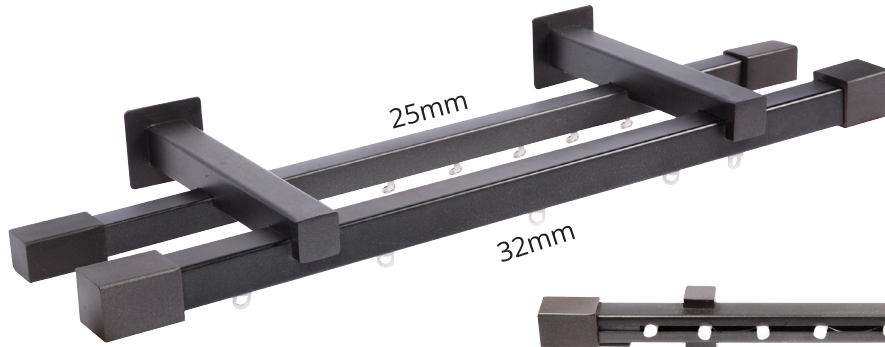

# CONTINUOUS BENDS

Gone are the days of trying to line up your rods for Mitred Corners, let Silverline resolve the problem for you and Customize your Choice of Curtain Rod and track made to fit any Bay Window, Corner and Special Angle in your home. We have established ourselves as the leaders and Specialist in this field.

90mm Pelrod Wood

50mm Ellipses Steel  
Platinum

50mm Tyrion Steel

32mm Square  
Stainless-Steel Platinum

40mm Cubic Combo Continuous

32mm Round Steel Combo APS

63mm Half Round - Bay Window (CPT only)

# NEW PLATINUM SYSTEM

Simplicity at its best! By eliminating the track and pole combo in the Steel and Stainless-Steel Ranges, Silverline has simplified and engineered a track and rod system in one, the Platinum System

# NEW PLATINUM SYSTEM

32mm Square Platinum Steel Dual with Cube Finials

32mm Square Platinum

32mm Square Platinum Dual

50mm Cubic platinum (Steel only)

**NEW PROFILES**

25mm Stainless Steel Square Pole

40mm Stainless Steel Cubic  
Available in 50mm