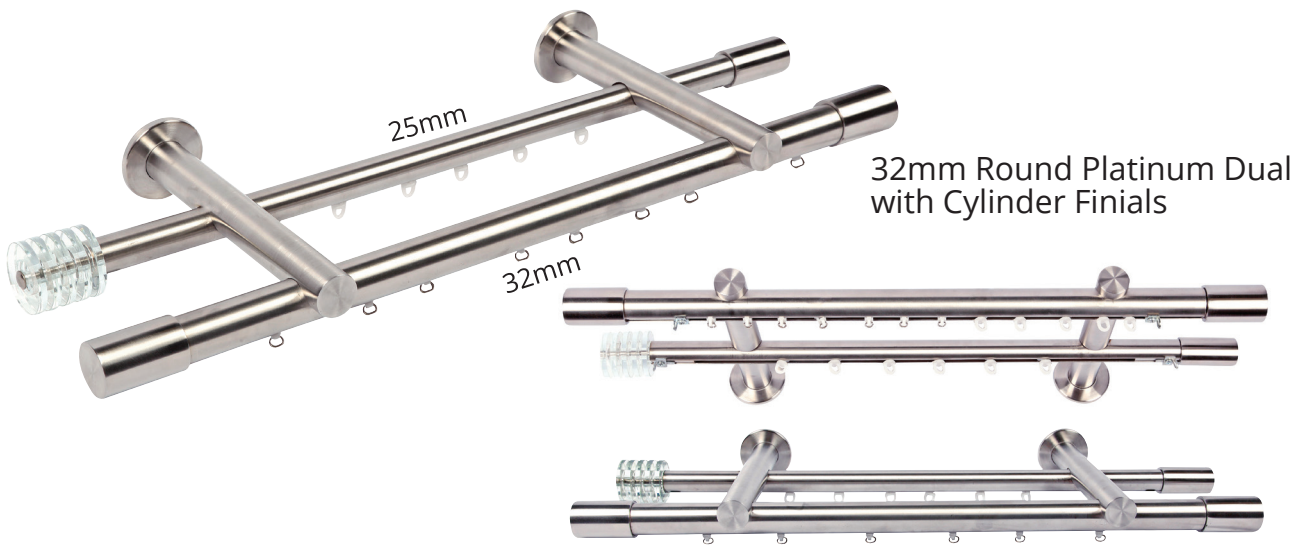

90mm Pelrod Wood

50mm Ellipses Steel  
Platinum

50mm Tyrion Steel

32mm Square  
Stainless-Steel Platinum

40mm Cubic Combo Continuous

32mm Round Steel Combo APS

63mm Half Round - Bay Window (CPT only)

# NEW PLATINUM SYSTEM

Simplicity at its best! By eliminating the track and pole combo in the Steel and Stainless-Steel Ranges, Silverline has simplified and engineered a track and rod system in one, the Platinum System

# NEW PLATINUM SYSTEM

32mm Square Platinum Steel Dual with Cube Finials

32mm Square Platinum

32mm Square Platinum Dual

50mm Cubic platinum (Steel only)

**NEW PROFILES**

25mm Stainless Steel Square Pole

40mm Stainless Steel Cubic  
Available in 50mm