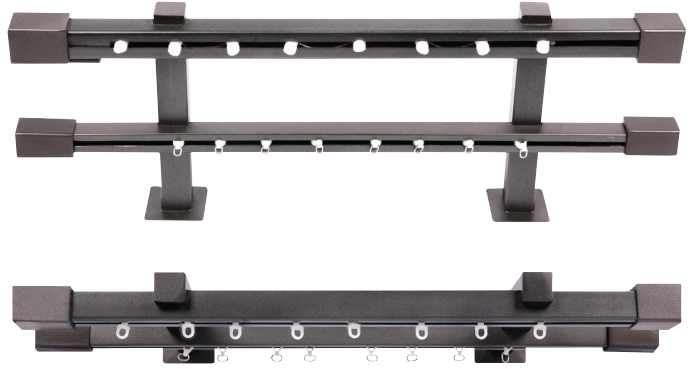

90mm Pelrod Wood

50mm Ellipses Steel  
Platinum

50mm Tyrion Steel

32mm Square  
Stainless-Steel Platinum

40mm Cubic Combo Continuous

32mm Round Steel Combo APS

63mm Half Round - Bay Window (CPT only)

# NEW PLATINUM SYSTEM

Simplicity at its best! By eliminating the track and pole combo in the Steel and Stainless-Steel Ranges, Silverline has simplified and engineered a track and rod system in one, the Platinum System

# NEW PLATINUM SYSTEM

32mm Square Platinum Steel Dual with Cube Finials

32mm Square Platinum

32mm Square Platinum Dual

50mm Cubic platinum (Steel only)

**NEW PROFILES**

25mm Stainless Steel Square Pole

40mm Stainless Steel Cubic  
Available in 50mm