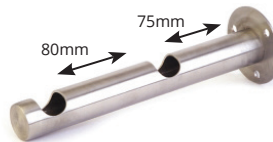

# BRACKETS & ACCESSORIES

Double Square Tubular  
SSSB415

Single Square Tubular  
SSSB416

Single Cubic Tubular  
SSSB417

Return Bracket  
SSSB418

Single Square Tubular (APS)  
SSSB419

Single Tubular  
SSSB401

Double Tubular  
SSSB402

Pin Pole Bracket  
SSSB403

Adjacent Bracket

Single Vertical  
SSSB404

Double Vertical  
SSSB405

Ceiling Fix Bracket  
SSSB406

Flange Cover  
(25mm)  
SSSB412

25mm Pole Bracket  
SSSB407

25mm Ext Pole Bracket  
SSSB408

Centre Piece  
(25mm)  
SSSB413

35mm ID 3/4 Ring  
(25mm rod)  
SSSB410

35mm ID Ring  
(25mm rod)  
SSSB411

76mm Stainless Steel  
Wheel endcap  
SSSF252

70mm Stainless Steel  
Cube  
SSSF253